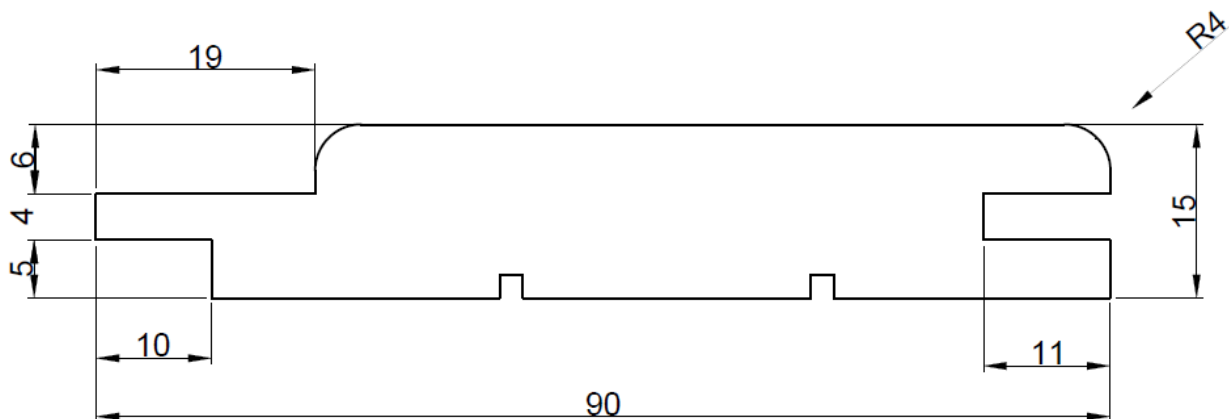

#### 1. Sauna profile- softline profile

Dimensions: 15 x 90 mm

Lengths: 915, 1219, 1524, 1828, 2133, 2438, 2743, 3048 mm

Packing: 1 pcs/package

#### Detail of profile 15 x 90 mm:

### 3. Sauna profile- classic planks (for external usage)

Dimensions:

Lengths: 915, 1220, 1525, 1835, 2130, 2440, 2750, 3050, 3655, 3960, 4270, 4575, 4880, 5180, 5490, 5790, 6100

Packing: 4 pcs/package,

#### Detail of profile 17,5 x 137 mm: