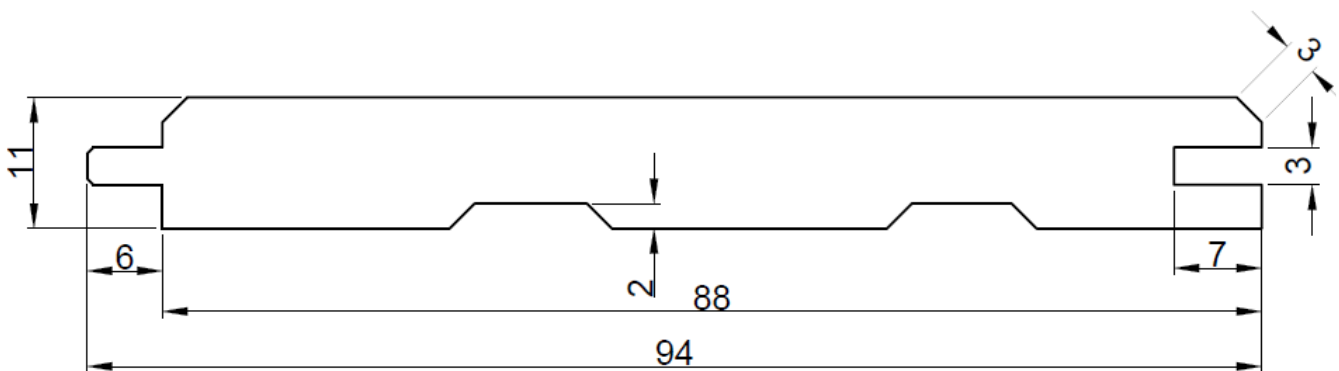

2. Sauna profile- classic planks

Dimensions:

Lengths: 910, 1220, 1520, 1830, 2130, 2440, 2740, 3050, 3350, 3660,

Packing: 10 pcs/package

Detail of profile 11 x 94 mm:

Au - Mex ltd.

Headquarters:

✉ Podebradská 574/40, 190 00 Praha 9-Vysocany

☎ +420 283 933 452

Fax.: +420 283 933 406

E mail: export@au-mex.com

<http://www.au-mex.com>