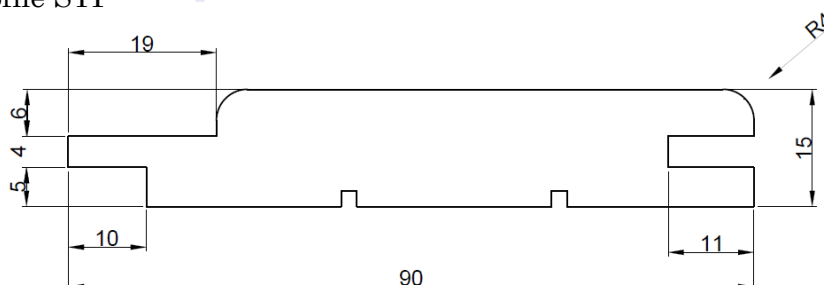

Volumetric slump 13,8 %

Durability class 5

1. Sauna profile - softline profile STP

Dimensions: 15 x 90 mm

Lengths: 2400, 2700, 3000 mm

Packing: 6 pcs/package, 264 pcs/pallet

Detail of profile 15 x 90 STP:

2. Bench profile - SHP planks

Dimensions: 28 x 90 mm

Lengths: 2400, 2700, 3000 mm

Packing: 4 pcs/package, 336 pcs/pallet

Detail of profile 28 x 90 SHP:

Stability

Long-term stability due to significantly reduced moisture content balance