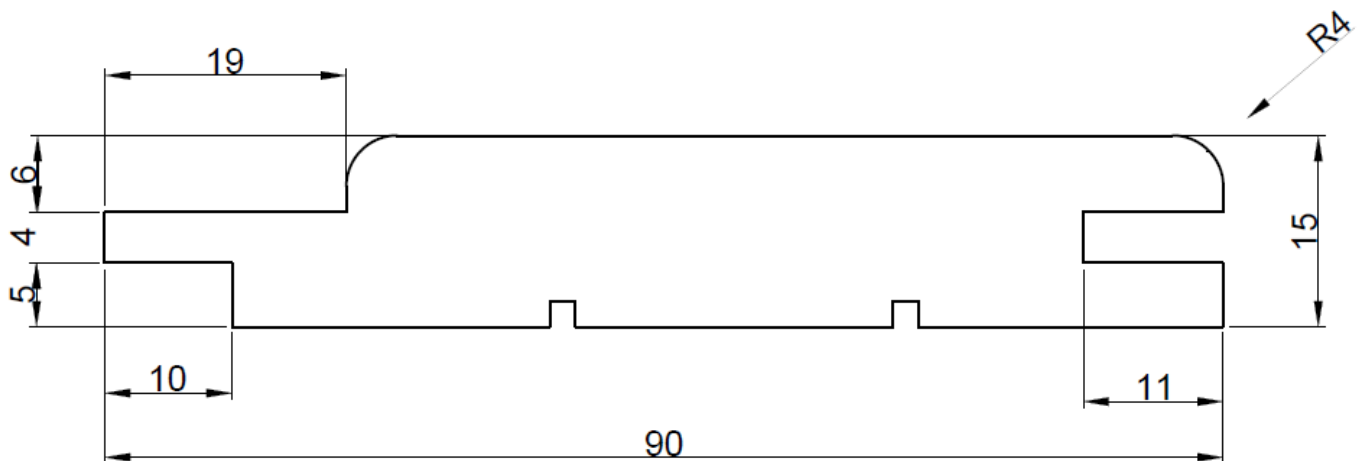

#### 1. Sauna profile - softline profile STP

Dimensions: 15 x 90 mm

Lengths: 2400, 2700, 3000 mm

Packing: 6 pcs/package, 264 pcs/pallet

#### Detail of profile 15 x 90 STP:

## 2. Bench profile - SHP planks

Dimensions: 28 x 90 mm  
Lengths: 2400, 2700, 3000 mm  
Packing: 4 pcs/package, 336 pcs/pallet

### Detail of profile 28 x 90 SHP: